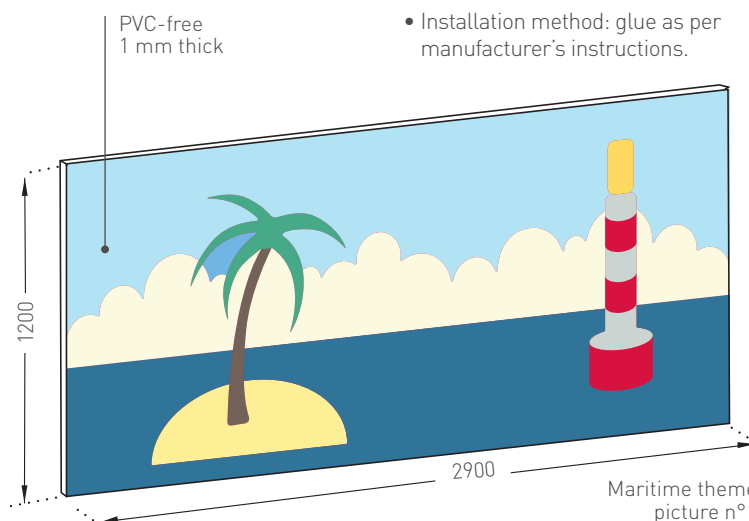

Maritime theme picture n°1

Specifications and section drawings on our website www.spm-international.com

Bimobject

BimObject in Revit and Archicad